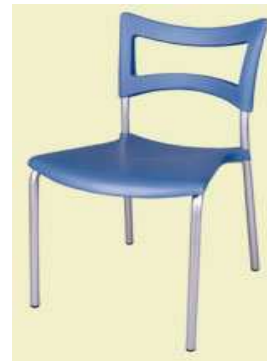

Blue Imax chair
Silla Imax azul
Ref: S40A