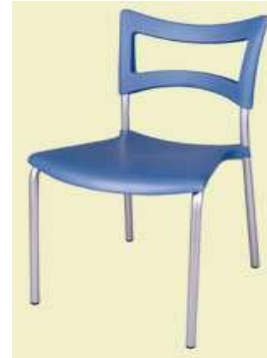

Beech round sofa table
Mesa centro redonda haya
60x35 cms
Ref: MC2H (beech / haya)

Lobby 3 round sofa table
Mesa centro Lobby 3
70x70x35 cms
Ref: MC1 (black / negro)

Sofa table Viena
Mesa centro Viena
70x70x35 cms
Ref. MC4 (beech / haya)

CHAIRS / SILLAS

Black leader chair
Silla cuero negro
Ref: S35

White plastic chair
Silla plástico blanco
Ref: S32

Black swivel chair
Silla giratoria negra
Ref: SG1

Beech chair
Silla haya
Ref: S45

Blue upholstered chair
Silla tapizada azul
Ref: CC02

Blue Imax chair
Silla Imax azul
Ref: S40A

White Splash chair
Silla Splash blanca
Ref: S38B

Blue Splash chair
Silla Splash azul
Ref: S38A

Red Splash chair
Silla Splash roja
Ref: S38R

STOOLS / TABURETES

Classic black high stool
Taburete clásico negro
Ref. T40